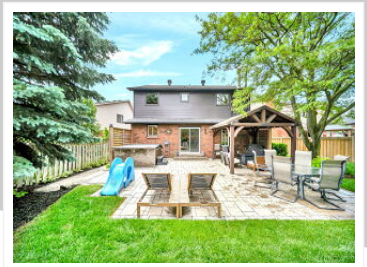

2135 Chrisdon Road, Burlington, ON L7M 3S4

View virtual tour at:  
<https://snaphut.snaphut.ca/2135-chrisdon-road-burlington/>

Ben Hannah

+1 (647) 746-0817  
Benhannah@royallepage.ca