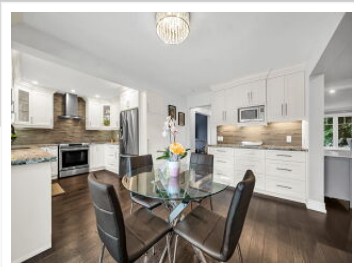

2135 Chrisdon Road, Burlington, ON L7M 3S4

View virtual tour at:  
<https://snaphut.snaphut.ca/2135-chrisdon-road-burlington/>

Ben Hannah

+1 (647) 746-0817  
Benhannah@royallepage.ca