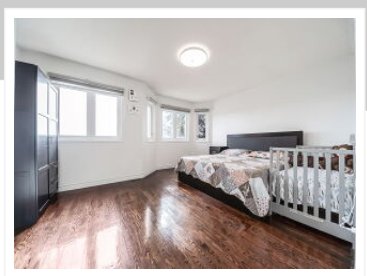

27 Beaverhall Road, Brampton, ON L6X 4L2

View virtual tour at:  
<https://snaphut.snaphut.ca/27-beaverhall-road-brampton/>

Jagjit Singh

6479961694  
jagjitrealtor@gmail.com

Homelife Maple Leaf Realty  
Brokerage