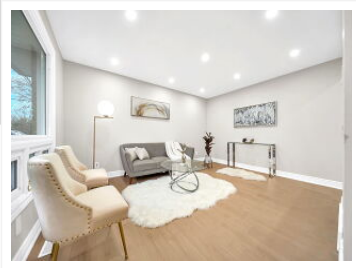

46 Elmwood Avenue, Cambridge, ON N1R 4Y2

View virtual tour at:
<https://snaphut.snaphut.ca/46-elmwood-avenue-cambridge/>

Shivam Taneja
Isha Sachdeva

6473255786, (647) 325-1366
realtorshiv@hotmail.com