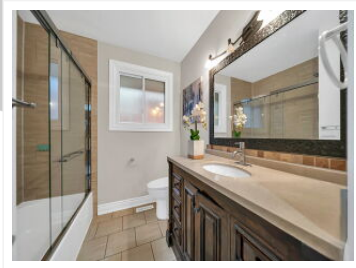

46 Elmwood Avenue, Cambridge, ON N1R 4Y2

View virtual tour at:
<https://snaphut.snaphut.ca/46-elmwood-avenue-cambridge/>

Shivam Taneja
Isha Sachdeva

6473255786, (647) 325-1366
realtorshiv@hotmail.com