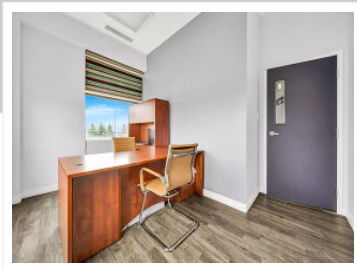

5 Brisdale Drive Unit 214, Brampton, ON L7A 0S9

View virtual tour at:
<https://snaphut.snaphut.ca/5-brisdale-drive-brampton/>

Jagjit Singh
Realtor

(647) 996-1694
jagjitrealtor@gmail.com

Homelife Maple Leaf Realty
Brokerage